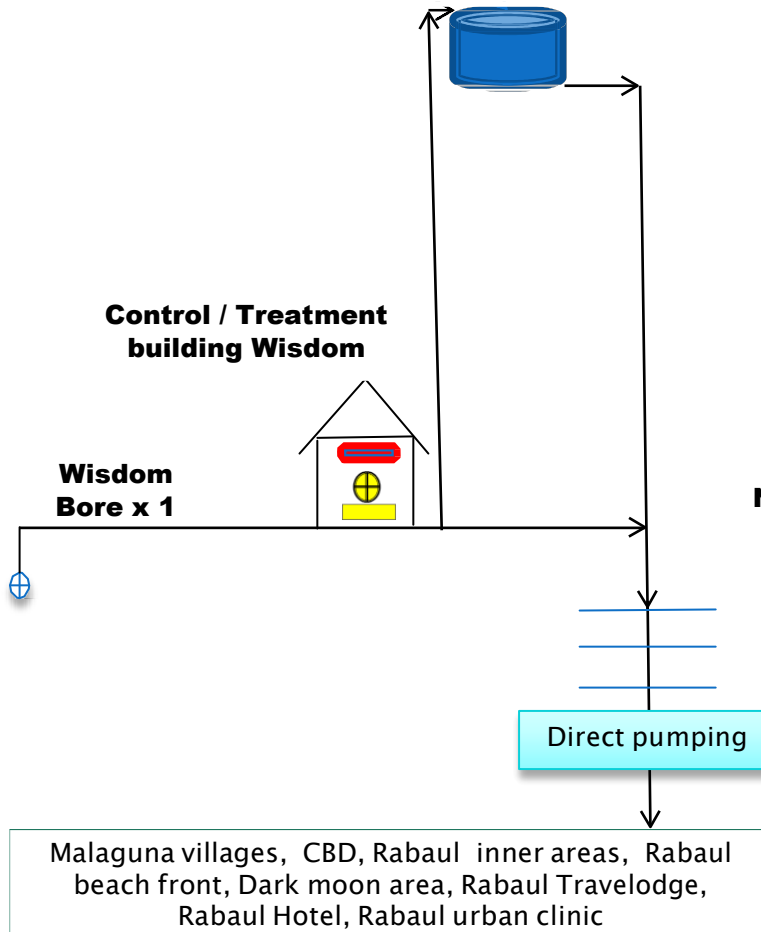

RABAU & NONGA WATER RETICULATION SYSTEMS

1 x 700 KL Galv tank reservoir
RED LIGHT (Not in use)

1 x 304 KL Galv
tank reservoir
NONGA (Not in
place)